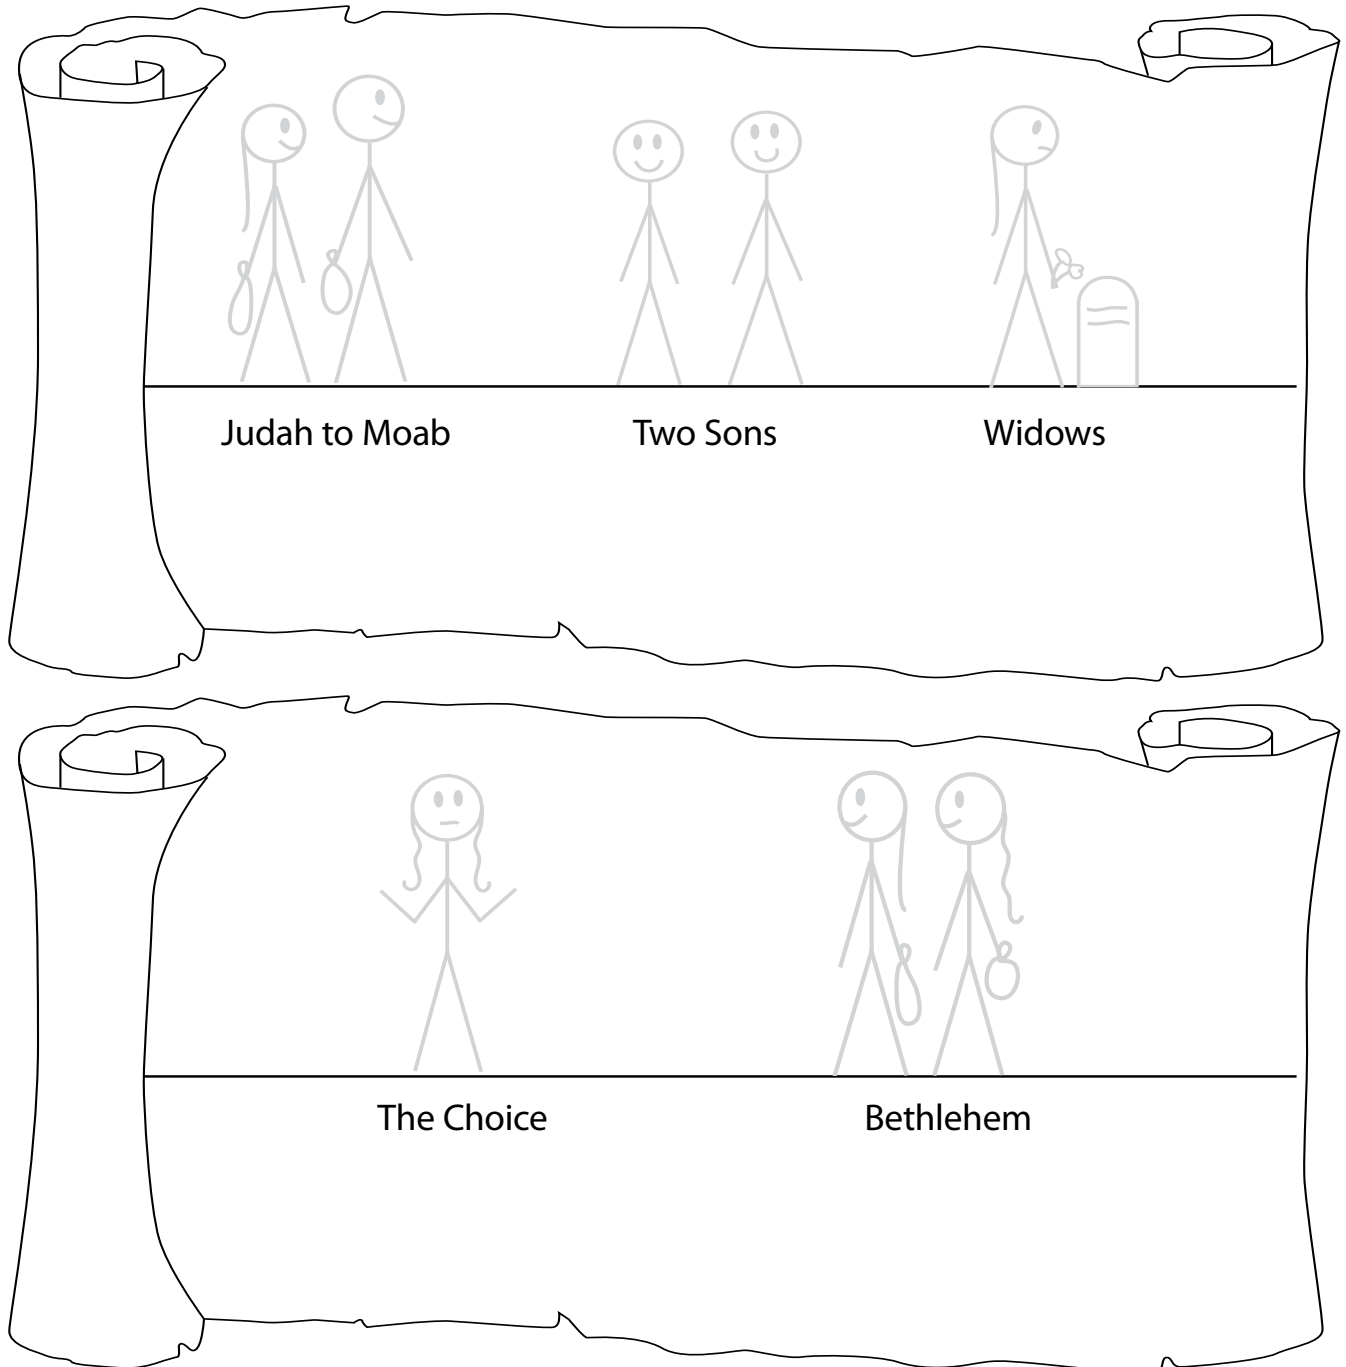

Ruth

A Study of the Book of Ruth.

Moab

Ruth 1:1-2

Judah ← → Moab

To Moab

Ruth 1:3-5

Three Widows

Ruth 1:6-7

Bread in Judah

Ruth 1:8-13

Moab →

Naomi's Goodbye

Lesson Review

1. Why was Naomi living in Moab?
2. Name Naomi's daughters-in-law.
3. When did Naomi return to Judah?
4. Who returned with Naomi to Judah?
5. In what town did Ruth and Naomi settle?
6. At what time of year did Ruth and Naomi return to Judah?
7. What do we learn about God from these verses?

Memory Verse: Ruth 1:16

Student Drawing Page

Draw your favorite part of the lesson you have just studied.

Write or recite Ruth 1:16.

Timeline Review

Memory Verse Review

Ruth 1:16

We hope you have enjoyed your lesson!
Continue your study of Ruth!